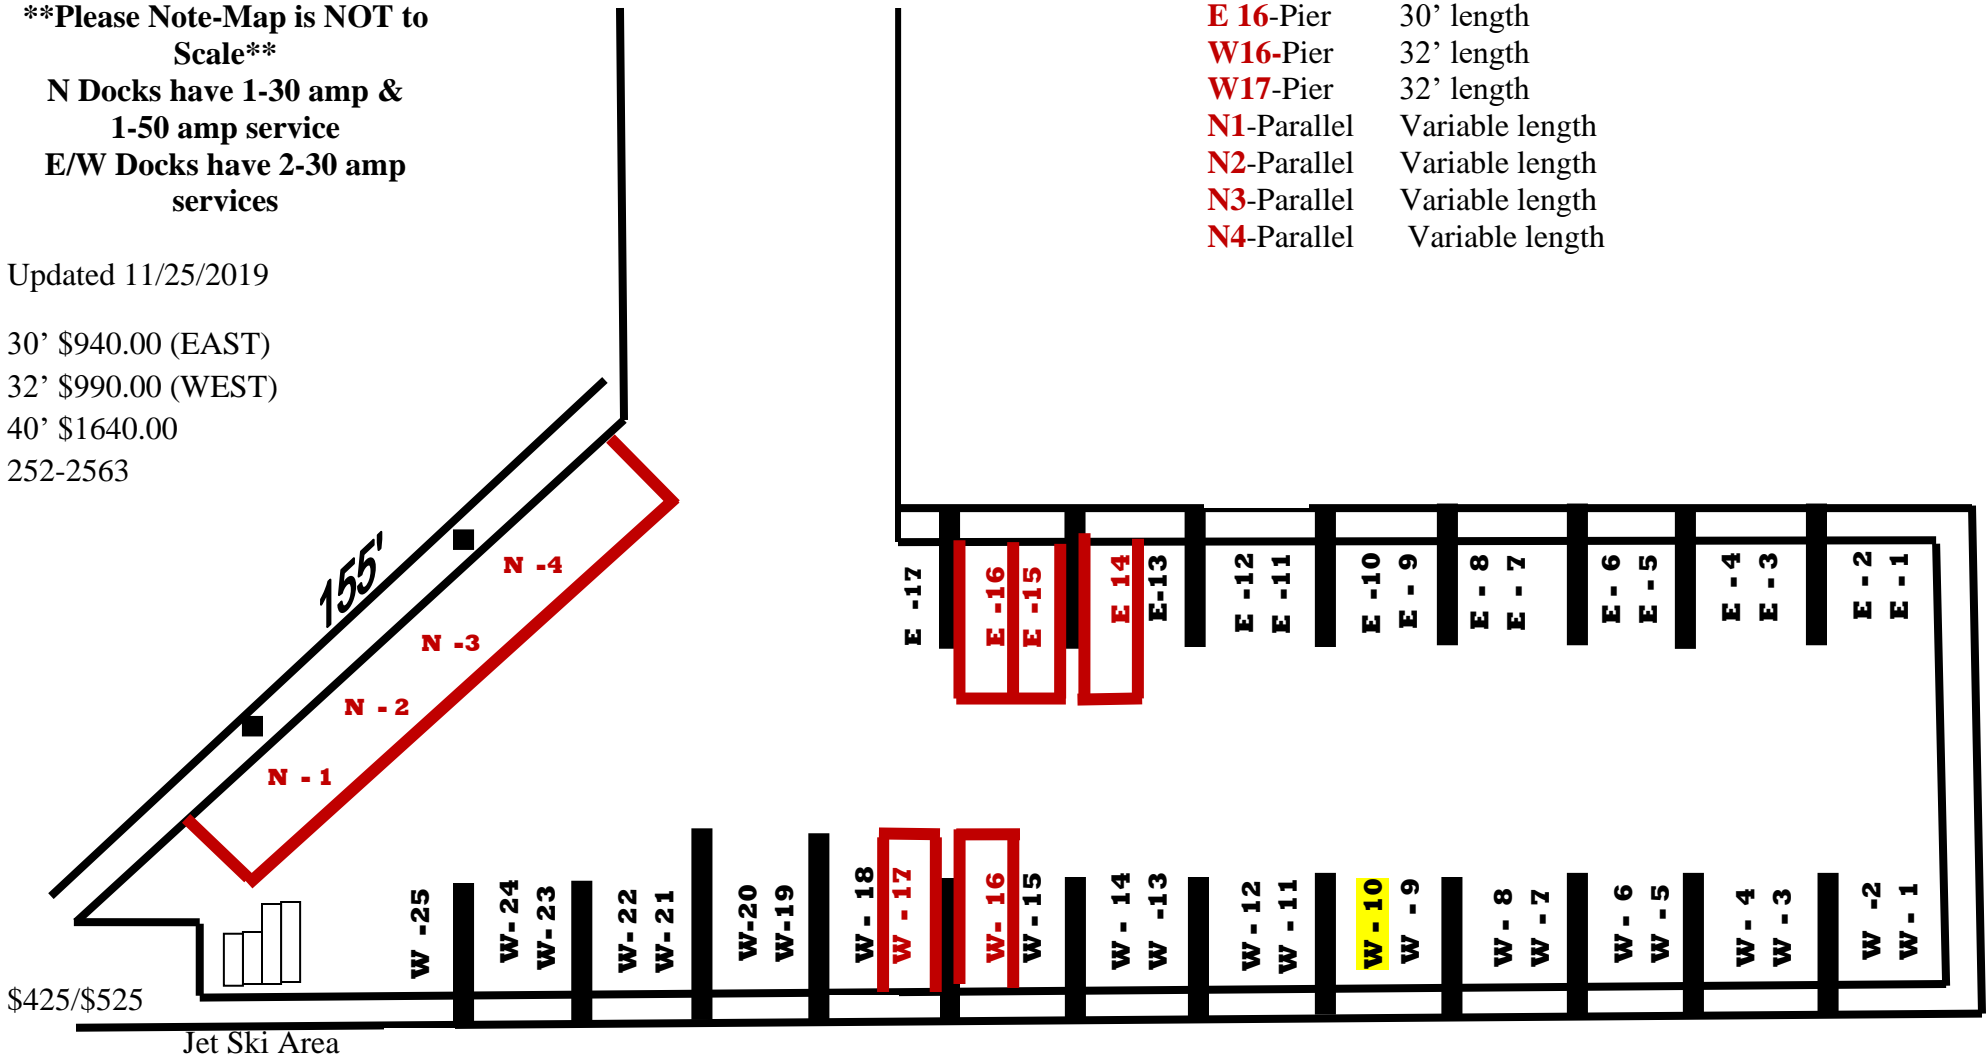

GUTTENBERG MARINA LAYOUT

Transient Slips Available for Reservation

(outlined in diagram)

Courtesy Docks: Up to 24' Boat: \$20.00 per night

North ←

****Please Note-Map is NOT to Scale****
N Docks have 1-30 amp & 1-50 amp service
E/W Docks have 2-30 amp services

Updated 11/25/2019

30' \$940.00 (EAST)
 32' \$990.00 (WEST)
 40' \$1640.00
 252-2563

- E 14**-Pier 30' length
- E 15**-Pier 30' length
- E 16**-Pier 30' length
- W16**-Pier 32' length
- W17**-Pier 32' length
- N1**-Parallel Variable length
- N2**-Parallel Variable length
- N3**-Parallel Variable length
- N4**-Parallel Variable length

\$425/\$525

Jet Ski Area

← Marina Center